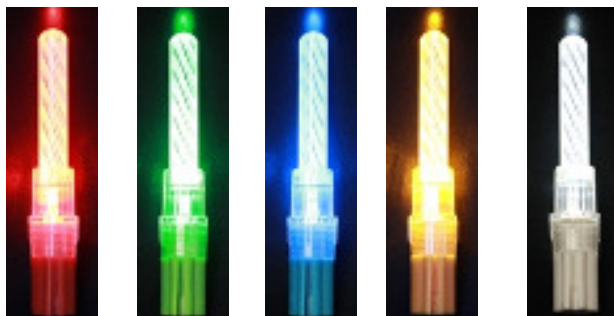

METTITI IN LUCE