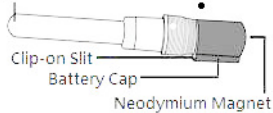

Light Guide

METTITI IN LUCE