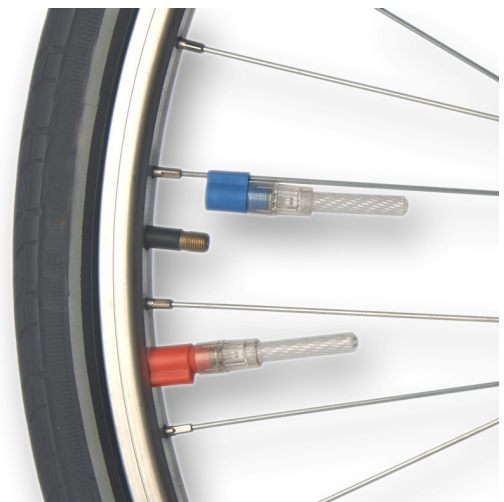

MADE IN TAIWAN

BIKE4LIGHT S.A.S
DI PIER ROBERTO PERZY & C.
PIAZZA CARROCCIO 5
20025 - LEGNANO - (MI)

MAIL
INFO@BIKE4LIGHT.IT

WEB
WWW.BIKE4LIGHT.IT